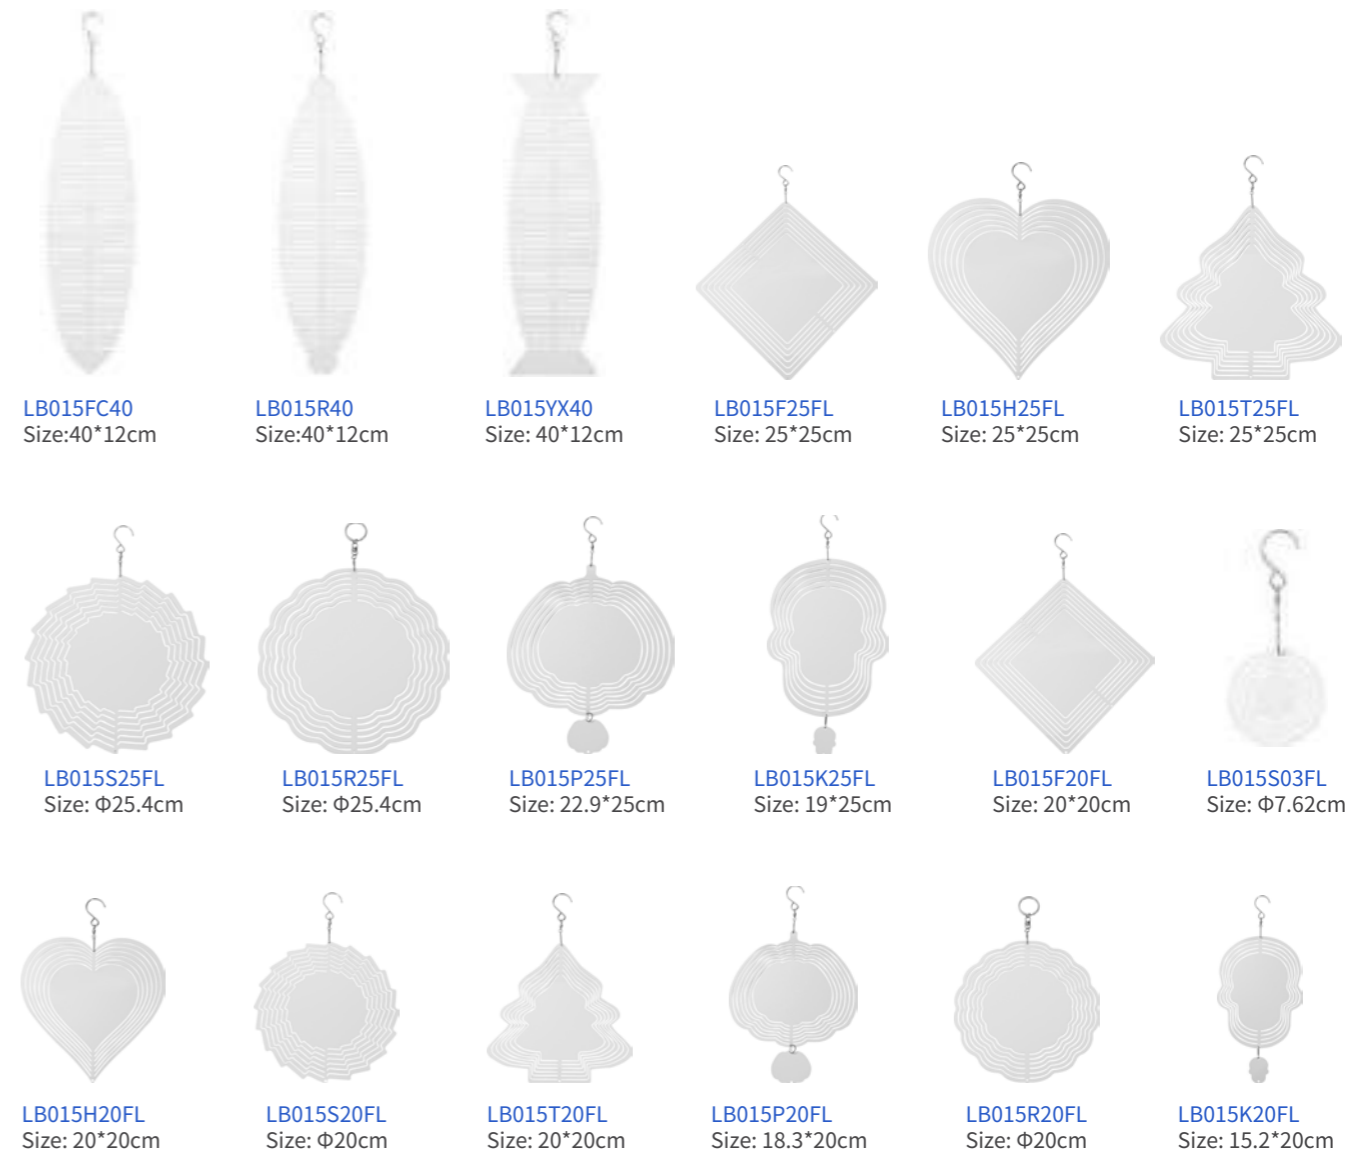

Two-Side Printable Aluminum Christmas Ornaments

Thickness:1mm

Double-Sided Sublimation Aluminum Wind Spinner