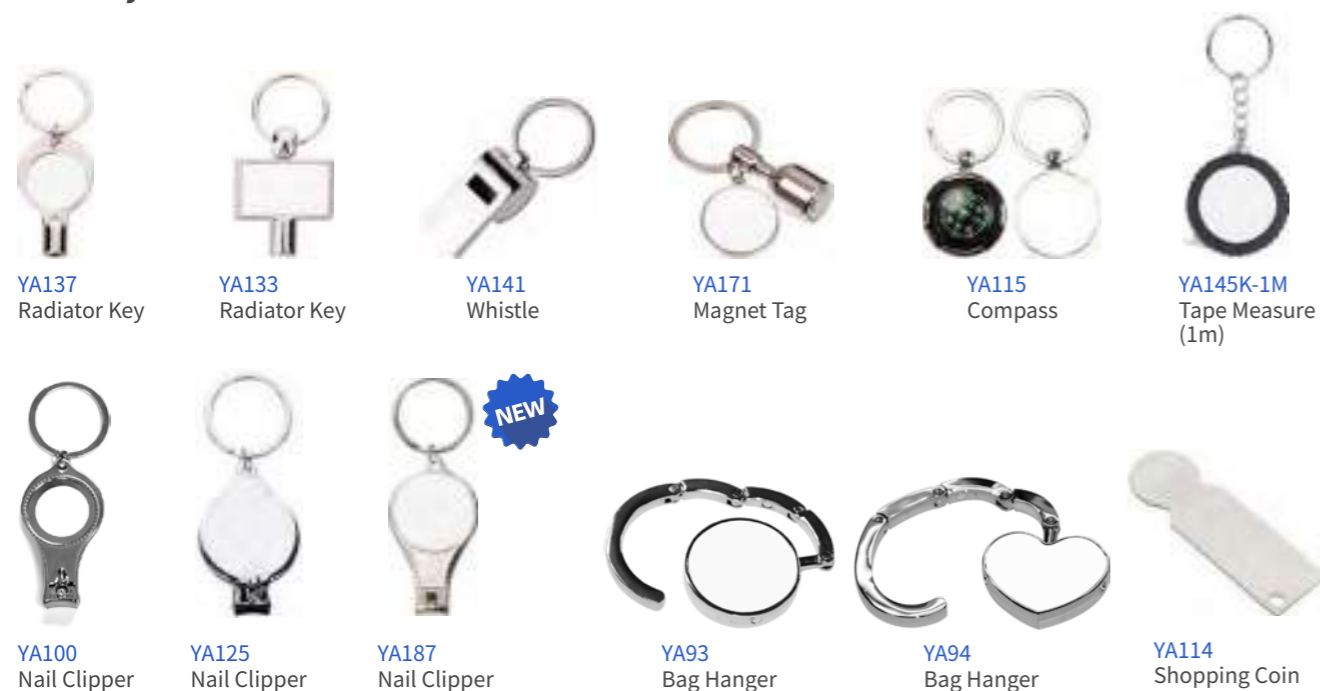

Tool Keychain

YA137 Radiator Key
YA133 Radiator Key
YA141 Whistle
YA171 Magnet Tag
YA115 Compass
YA145K-1M Tape Measure (1m)
YA100 Nail Clipper
YA125 Nail Clipper
YA187 Nail Clipper **NEW**
YA93 Bag Hanger
YA94 Bag Hanger
YA114 Shopping Coin